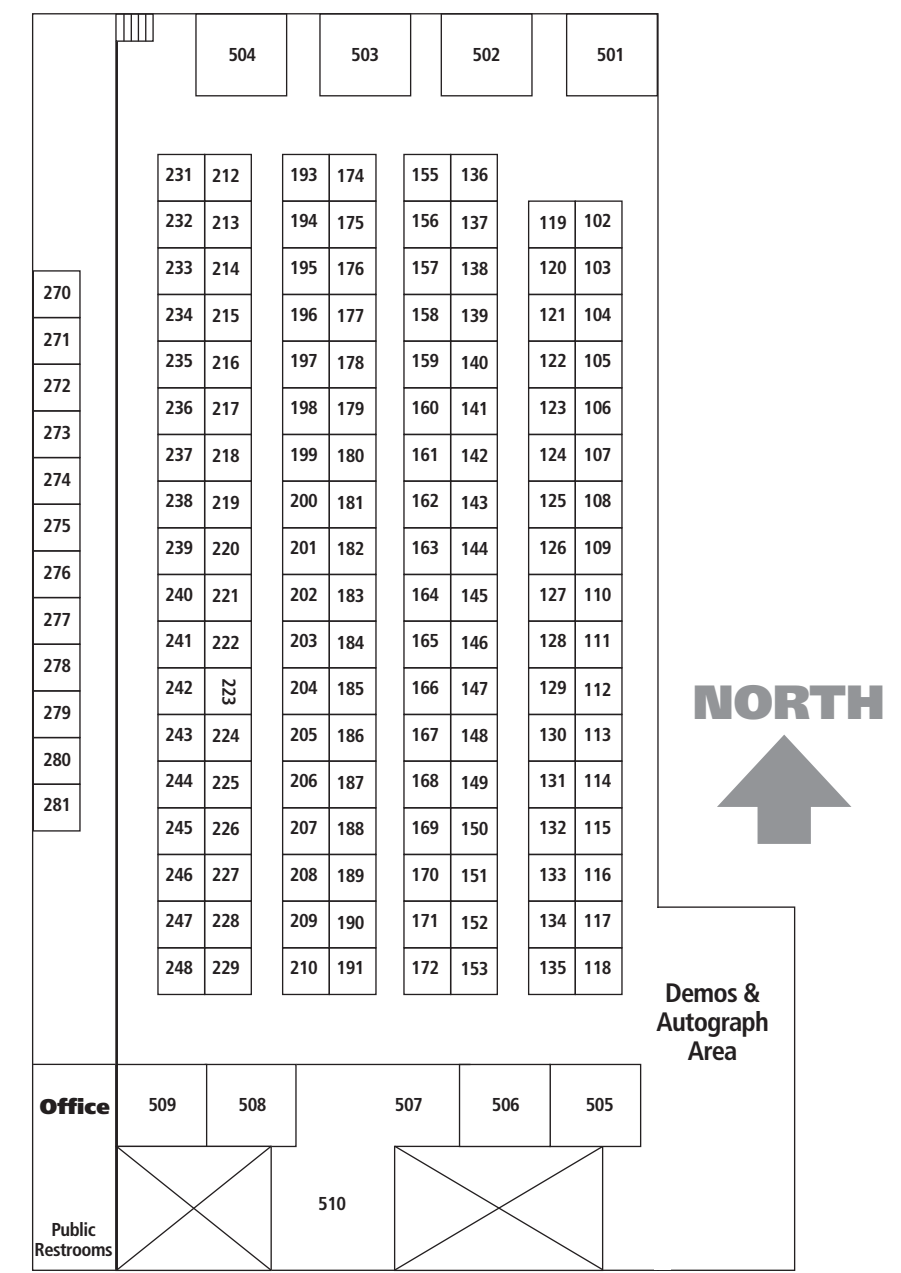

# Alice Kiplinger Bldg

# Kiplinger Arena

**NORTH**

## FARM, RANCH & HEMP EXPO

# 4-H Building