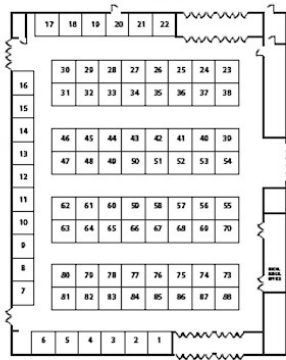

MAIN STREET

FORT DODGE BLVD

SUNFLOWER NORTH BUILDING

SUNFLOWER SOUTH BUILDING

MEADOWLARK BLDG.

LAKE TALBOTT AVENUE

HONEYBEE LANE

COTTONWOOD

WHEAT STATE LAND

GRANDSTAND AVE