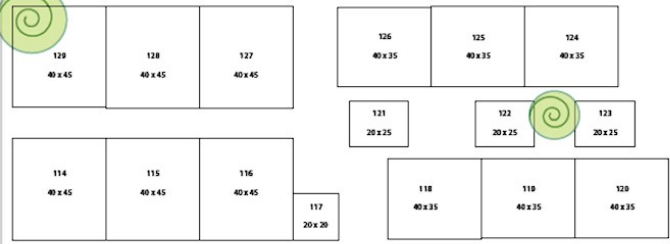

MAIN STREET

FORT DODGE BLVD

SUNFLOWER NORTH BUILDING

SUNFLOWER SOUTH BUILDING

MEADOWLARK BLDG.

LAKE TALBOTT AVENUE

HONEYBEE LANE

COTTONWOOD

WHEAT STATE LAND

GRANDSTAND AVE