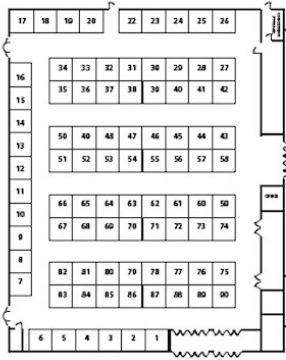

MAIN STREET

FORT DODGE BLVD

SUNFLOWER NORTH BUILDING

SUNFLOWER SOUTH BUILDING

MEADOWLARK BLDG.

LAKE TALBOTT AVENUE

HONEYBEE LANE

COTTONWOOD

WHEAT STATE LAND

GRANDSTAND AVE